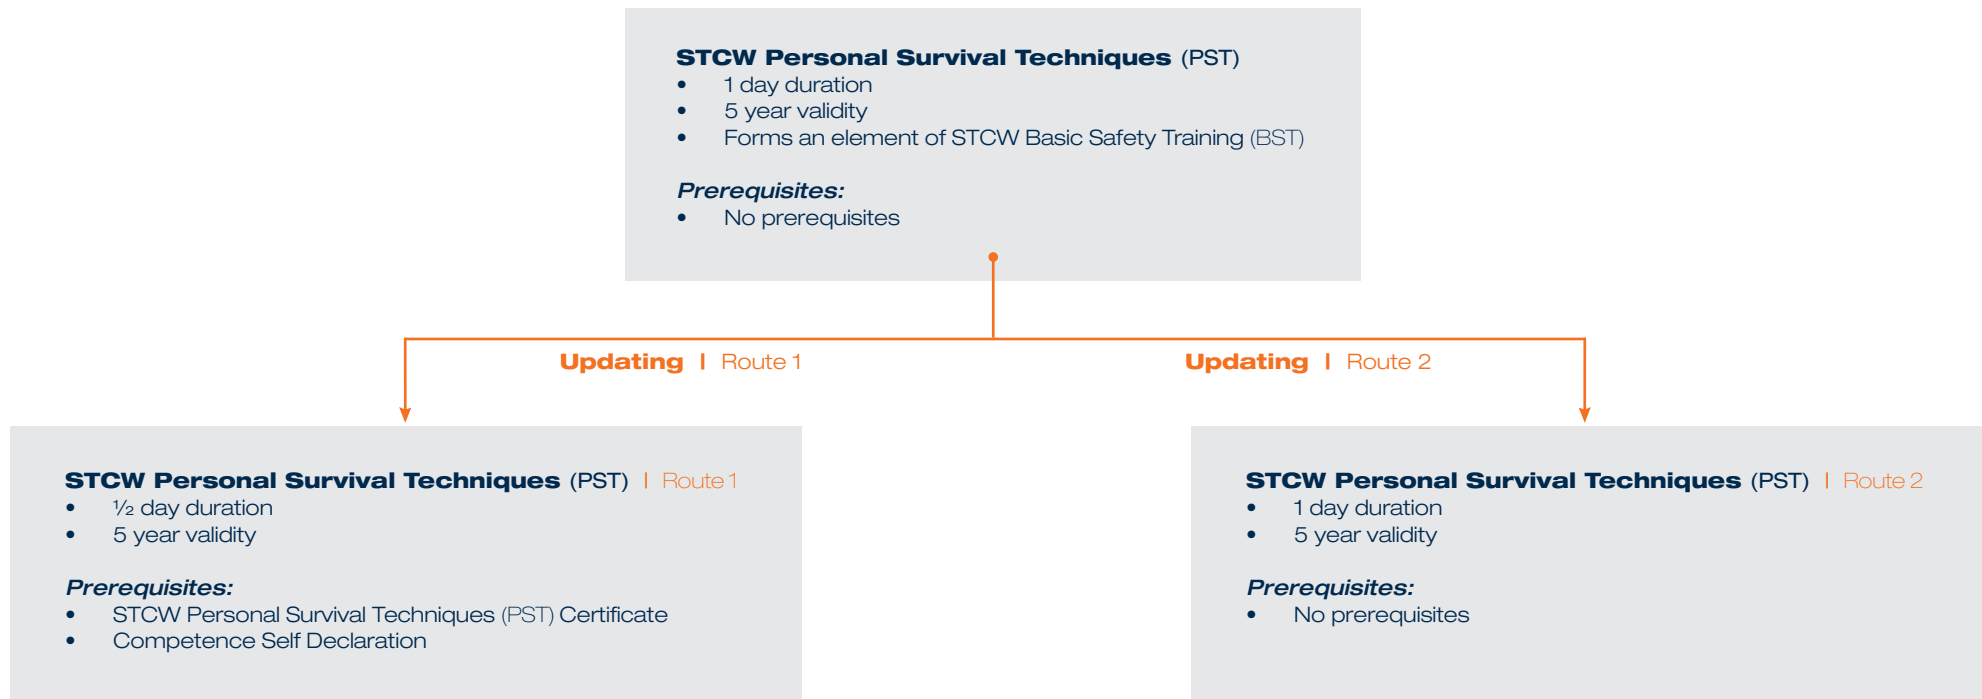

STCW Personal Survival Techniques (PST) Training Courses

Updating Explained

A quick guide to help seafarers choose the best route when updating their existing STCW Personal Survival Techniques (PST) training, and what prerequisites are required.